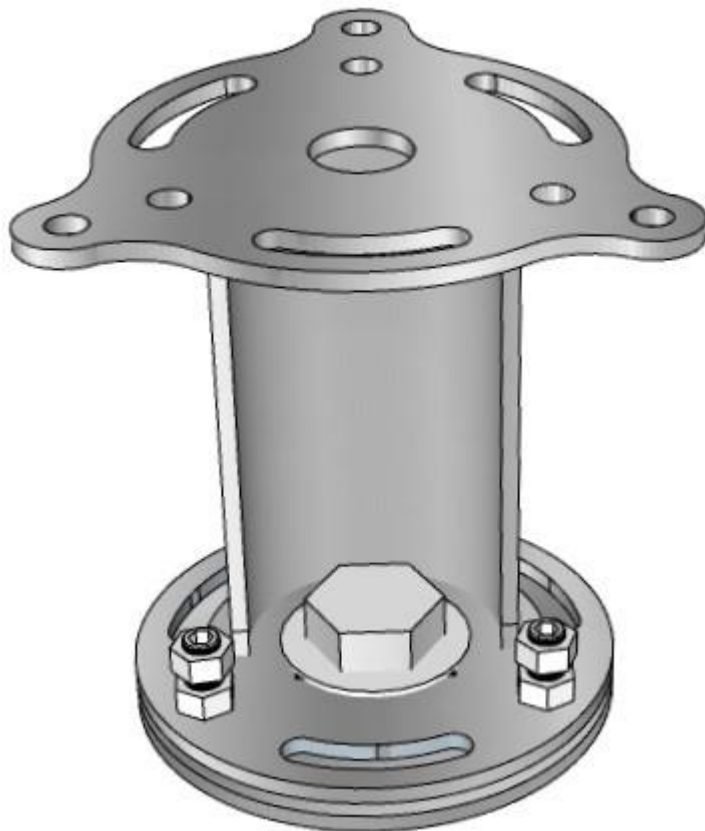

6" SELF LEVELING ANTENNA EXTENSION P/N: SLAE-6 GAL

Features:

- Made for leveling antennas while attached to Top Pole & Side Pole Antenna Brackets
- Galvanized steel
- Hardware included
- Recommended use with APB-01, APB-02, APB-03, SMWAB-GAL, APE-3, APE-5, or APE-7

Basic Dimensions:

Length 6"

Width 6"

Height 6"

Weight 3.5 LBS

SLAE-6 mounted on SSAE-20