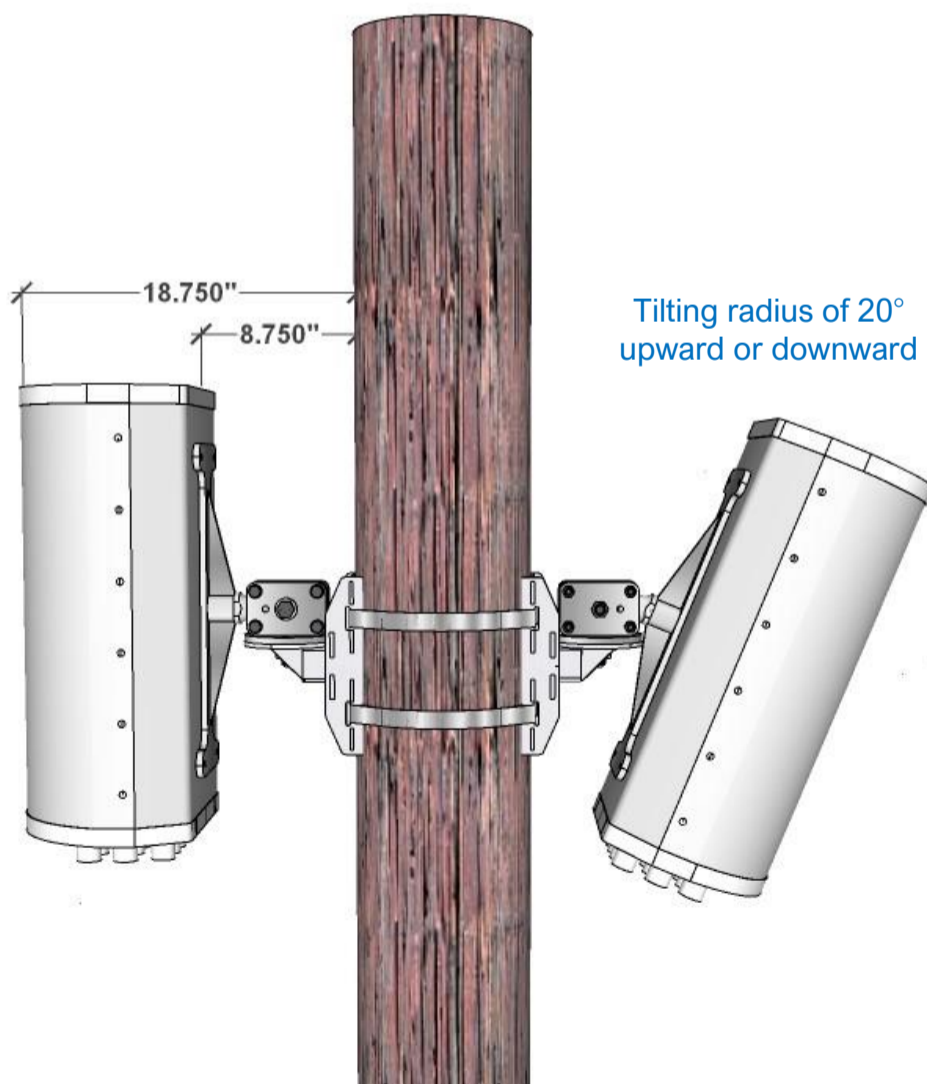

### Features:

- Designed for side pole mounting in close range to poles
- Strength and versatility for any weight or style antenna
- All attachments have full adjustability allowing both pan & tilt along with the 360° rotation on the stack.
- Adjustable radius of 20° at the ball joint of the bracket to angle antennas up or down
- Ball joints maneuver easily and lock into place.
- Customizable mounting bracket per antenna needed
- Heavy Duty Steel
- Hardware included

### Basic dimensions:

Length 4"

Width 2"

Height 4"

Weight 8 LBS

COM-STKBKT Mounted on APB-05 (Flush Mount Side Arm Bracket)

COMPACT STACK-BRACKET